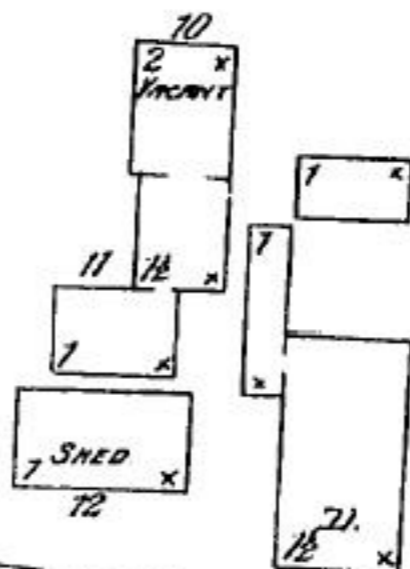

40'

41

V  
A  
C  
A  
N  
T

M  
A  
N  
N  
I  
N  
G

Formerly *KINNEY* & *MURPHY LEATHER MFG.*

42'

12" W. PIPE

M  
A  
I  
N