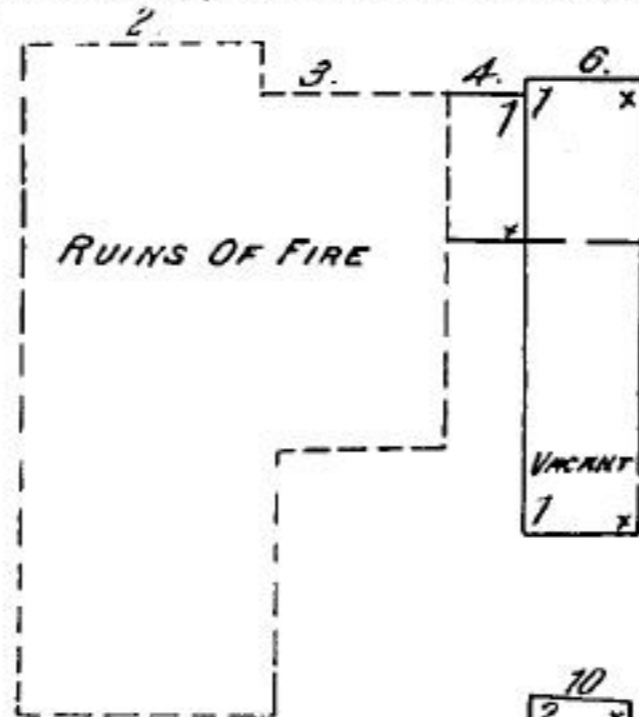

40'

41

V  
A  
C  
A  
N  
T

M  
A  
N  
N  
I  
N  
G

Formerly *KINNEY* & *MURPHY LEATHER MFG.*

42'

12" W. PIPE

M  
A  
I  
N