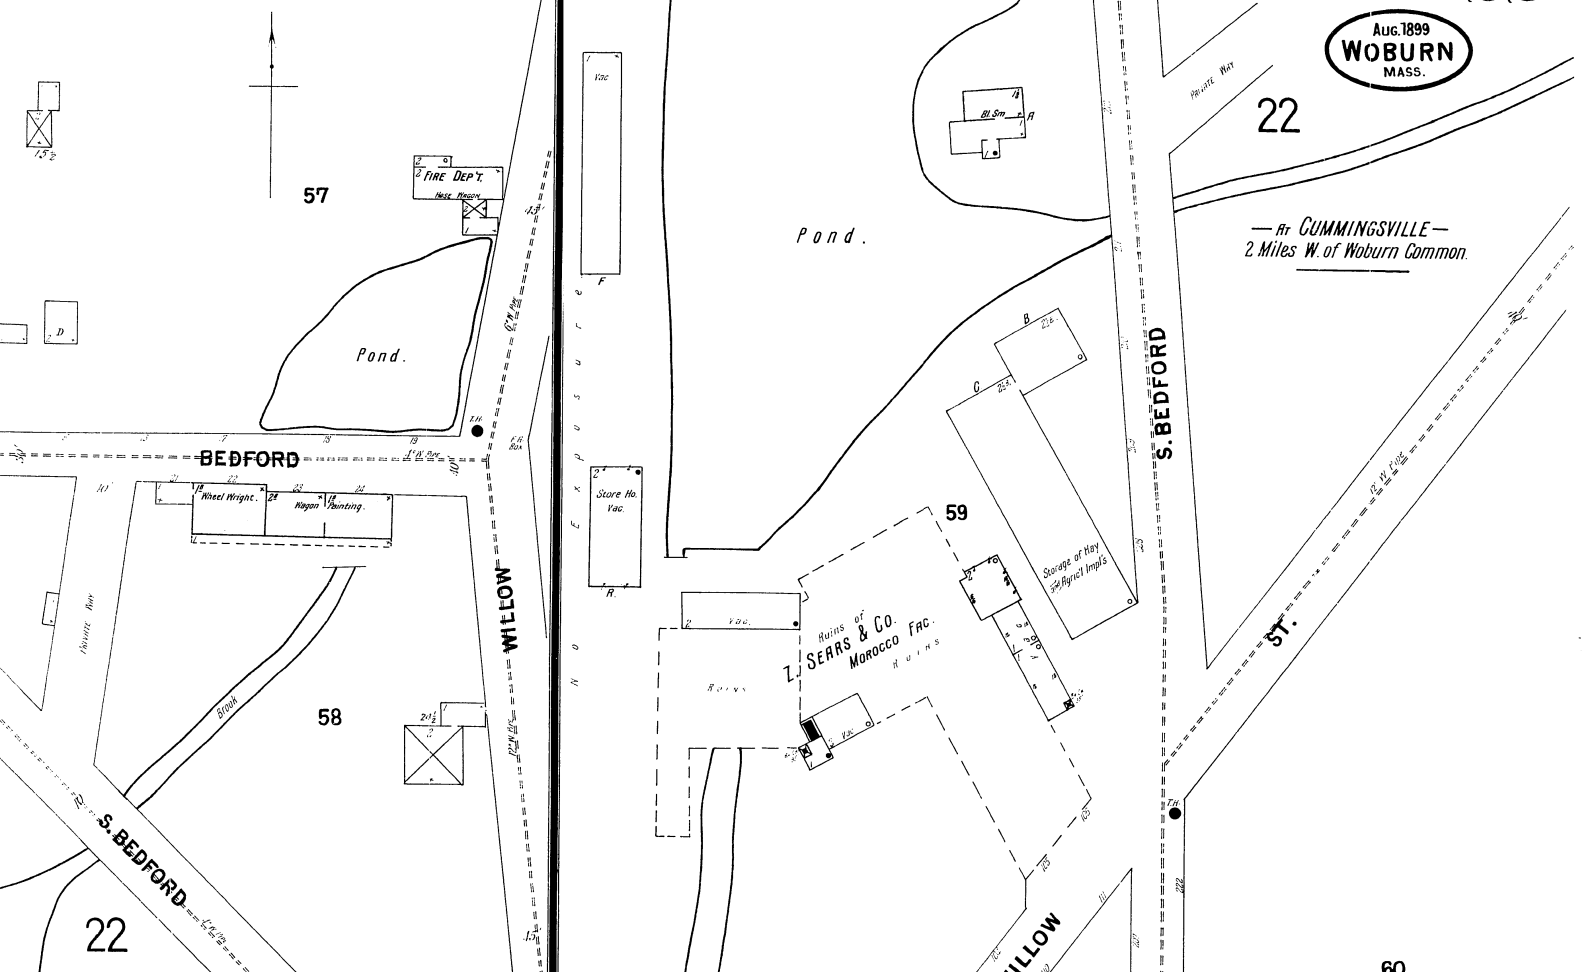

Aug. 1899  
WOBURN  
MASS.

— fr CUMMINGSVILLE —  
2 Miles W. of Woburn Common.

Scale of Feet.  
0 50 100 150

31 JUL 1955