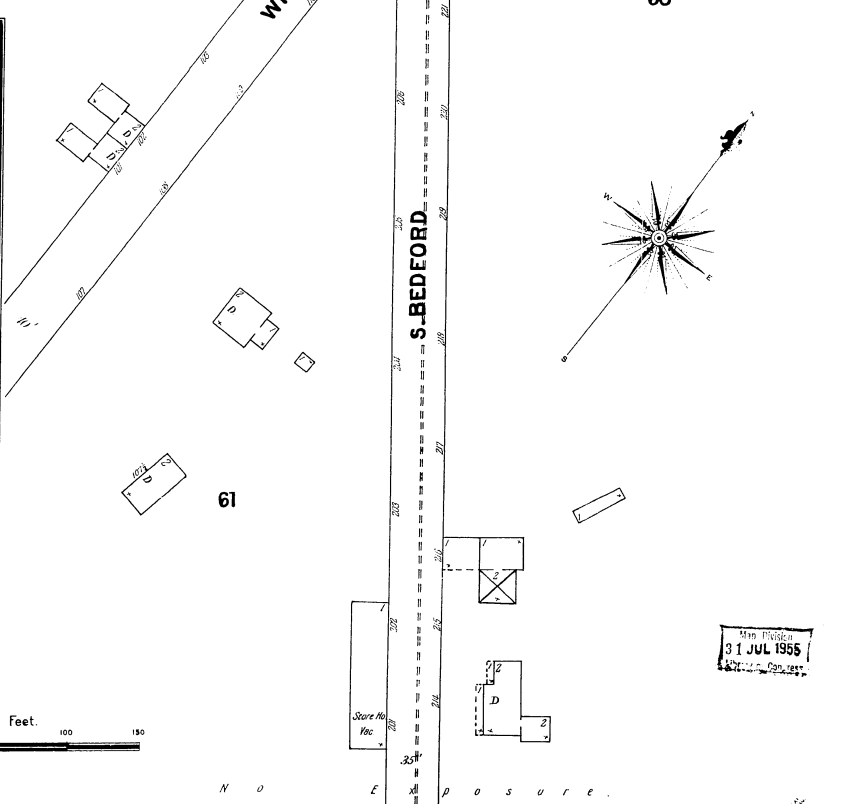

Aug. 1899  
WOBURN  
MASS.

— fr CUMMINGSVILLE —  
2 Miles W. of Woburn Common.

Scale of Feet.  
0 50 100 150

31 JUL 1955