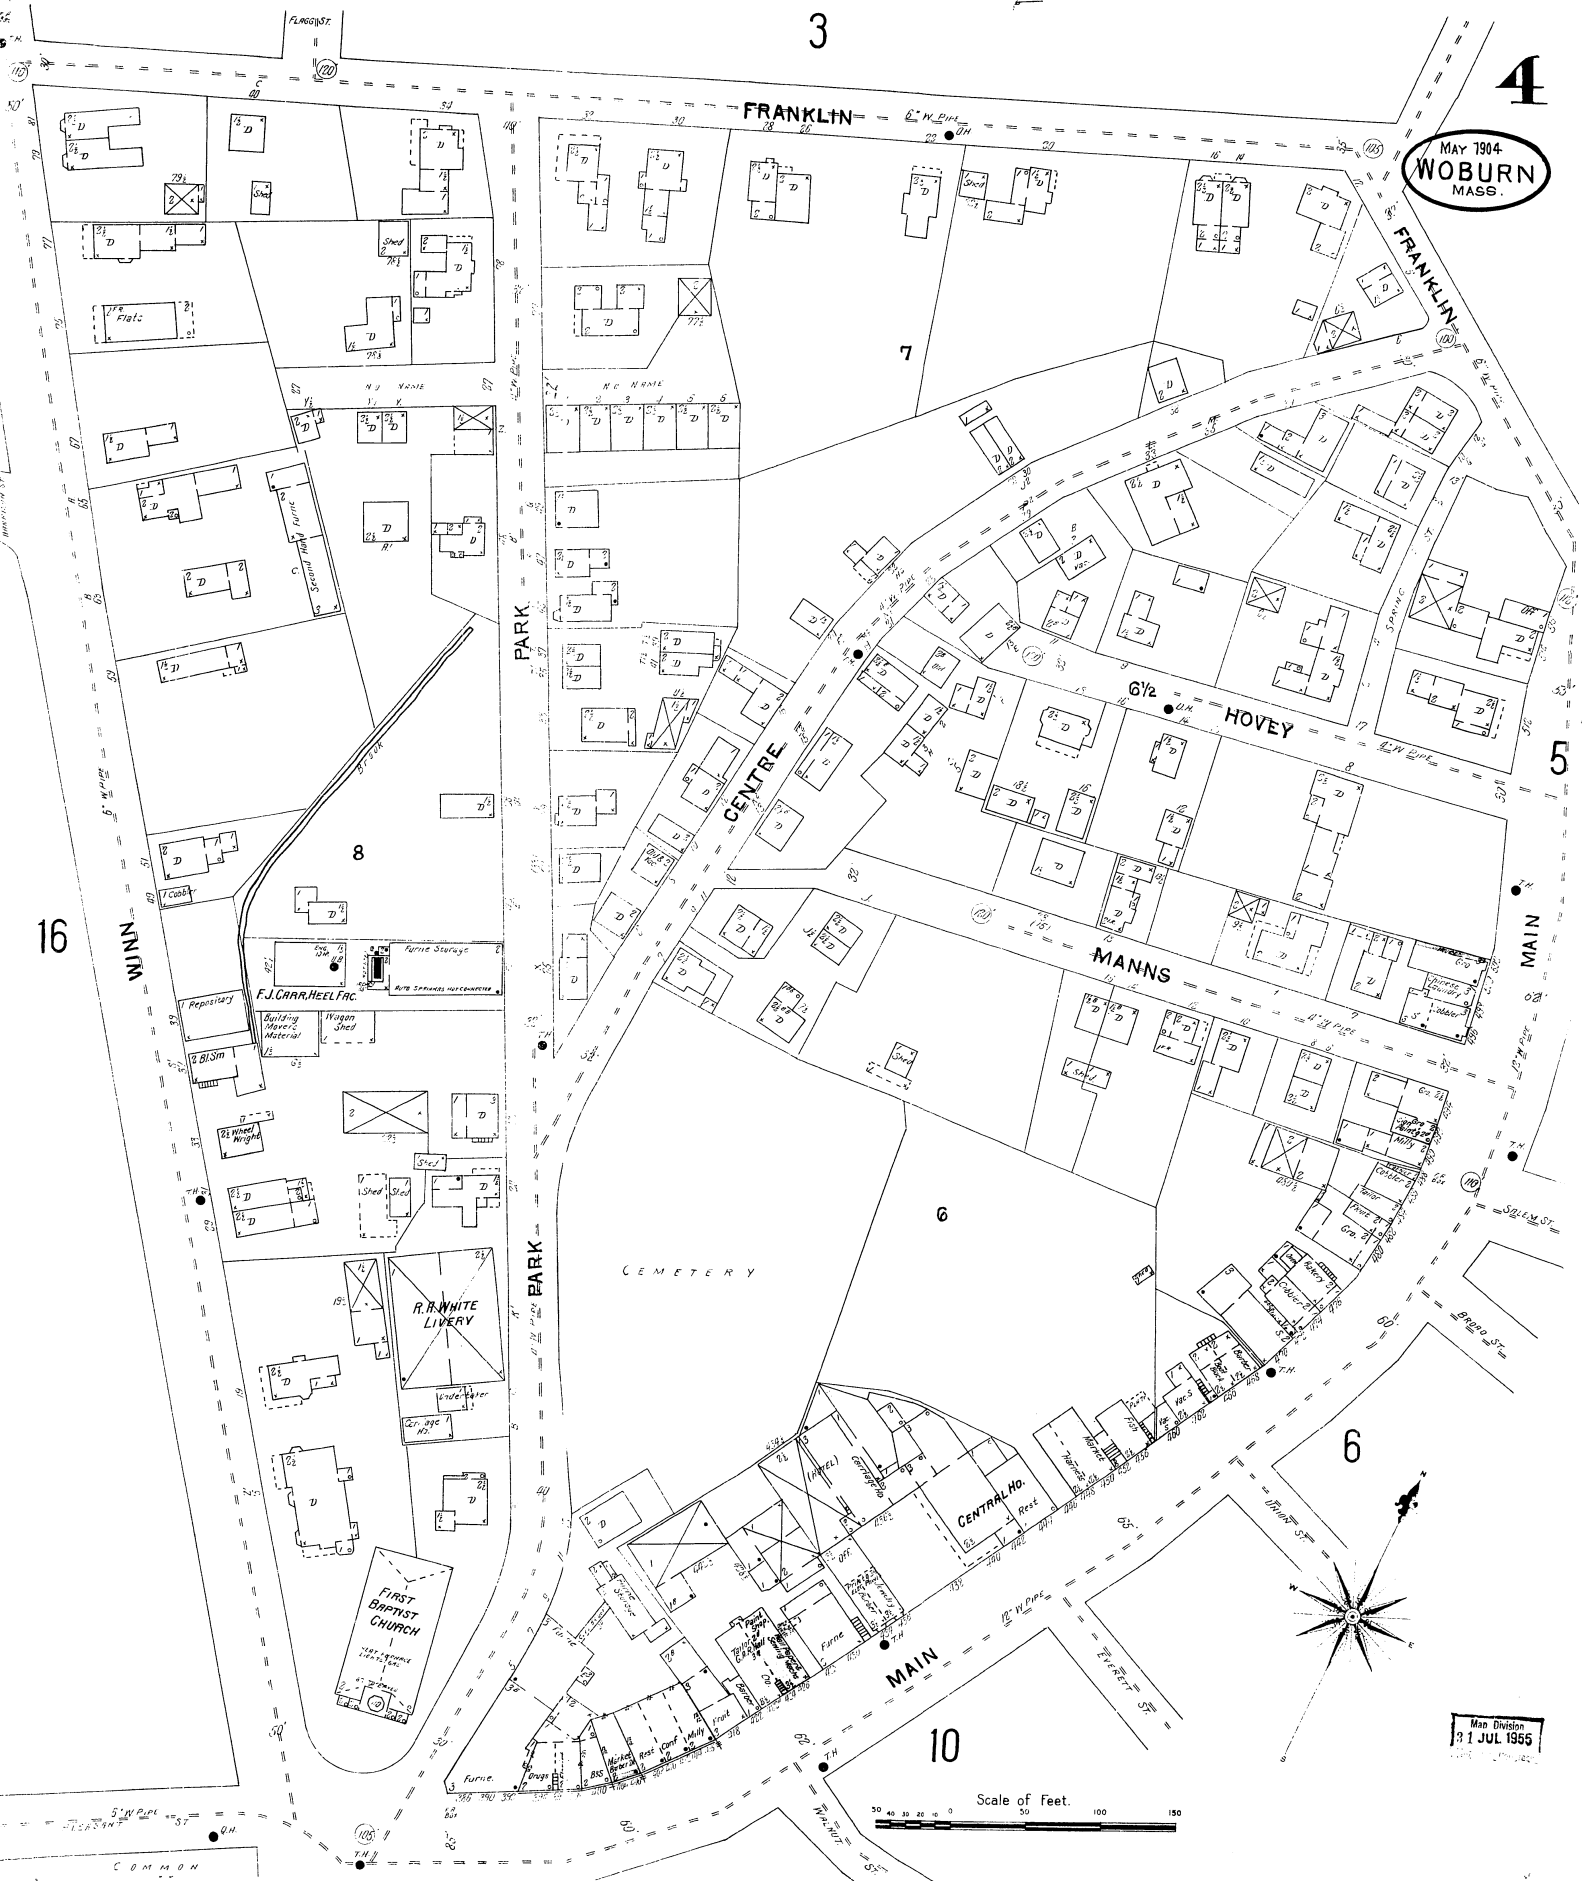

3

4

MAY 1904  
WOBURN  
MASS.

16

PARK

FRANKLIN

FRANKLIN

CENTRE

HOVEY

MANN'S

MAIN

CEMETERY

FIRST BAPTIST CHURCH

R. WHITE LIVERY

F.J. CARA, HEEL FIC

CENTRAL HO.

MAIN

6

10

Map Division  
31 JUL 1955