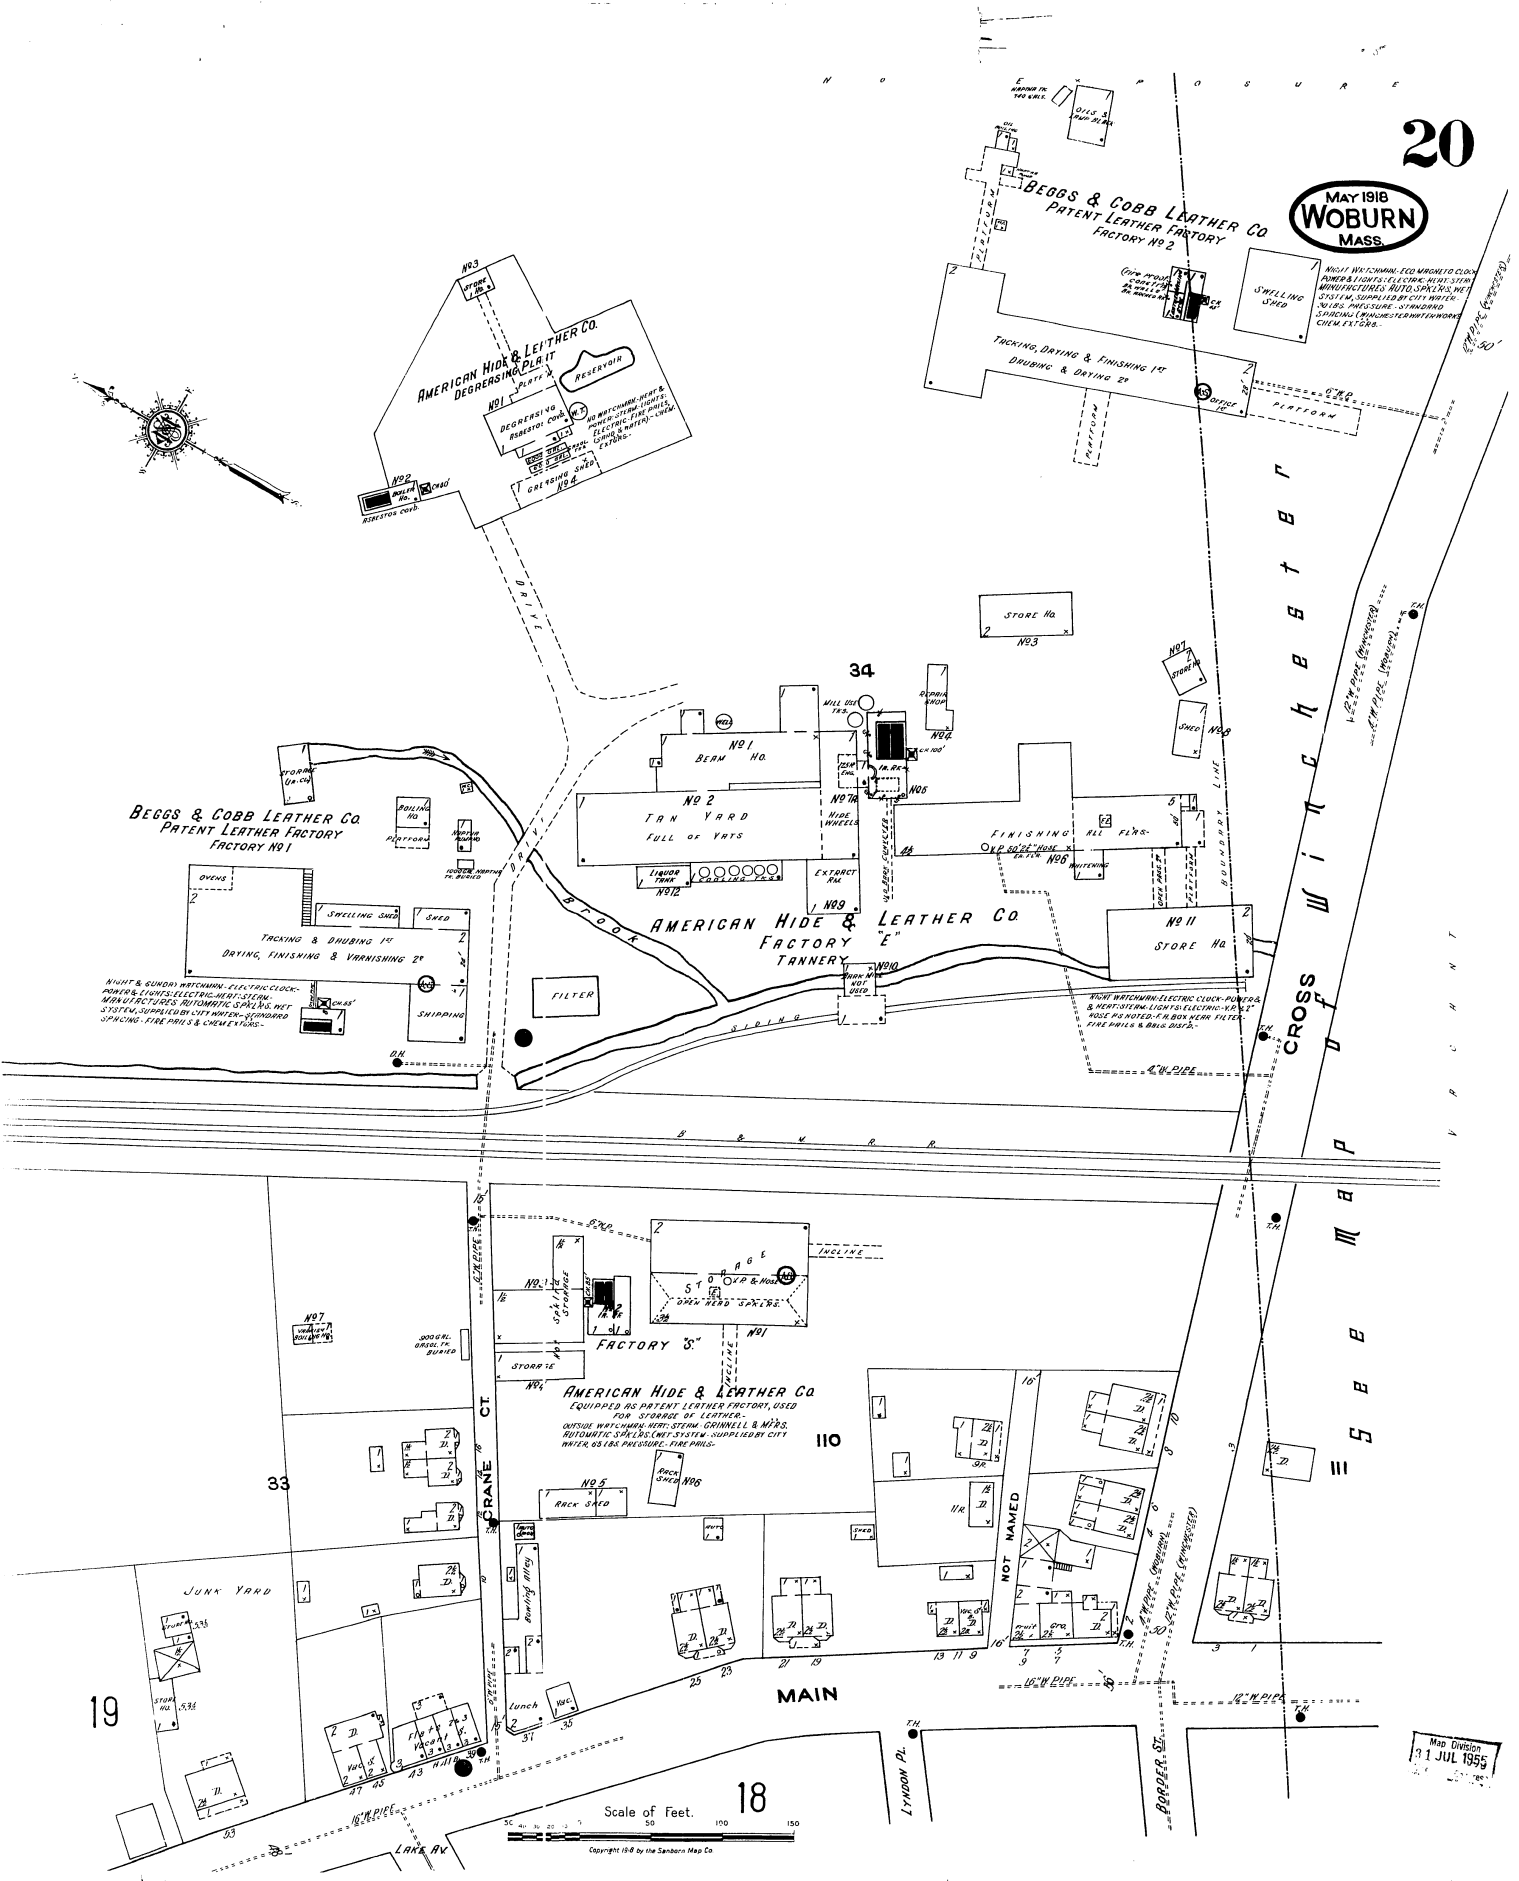

MAY 1918  
WOBURN  
MASS.

Scale of Feet. 18

Copyright 1948 by the Sanborn Map Co.

Map Division  
31 JUL 1959