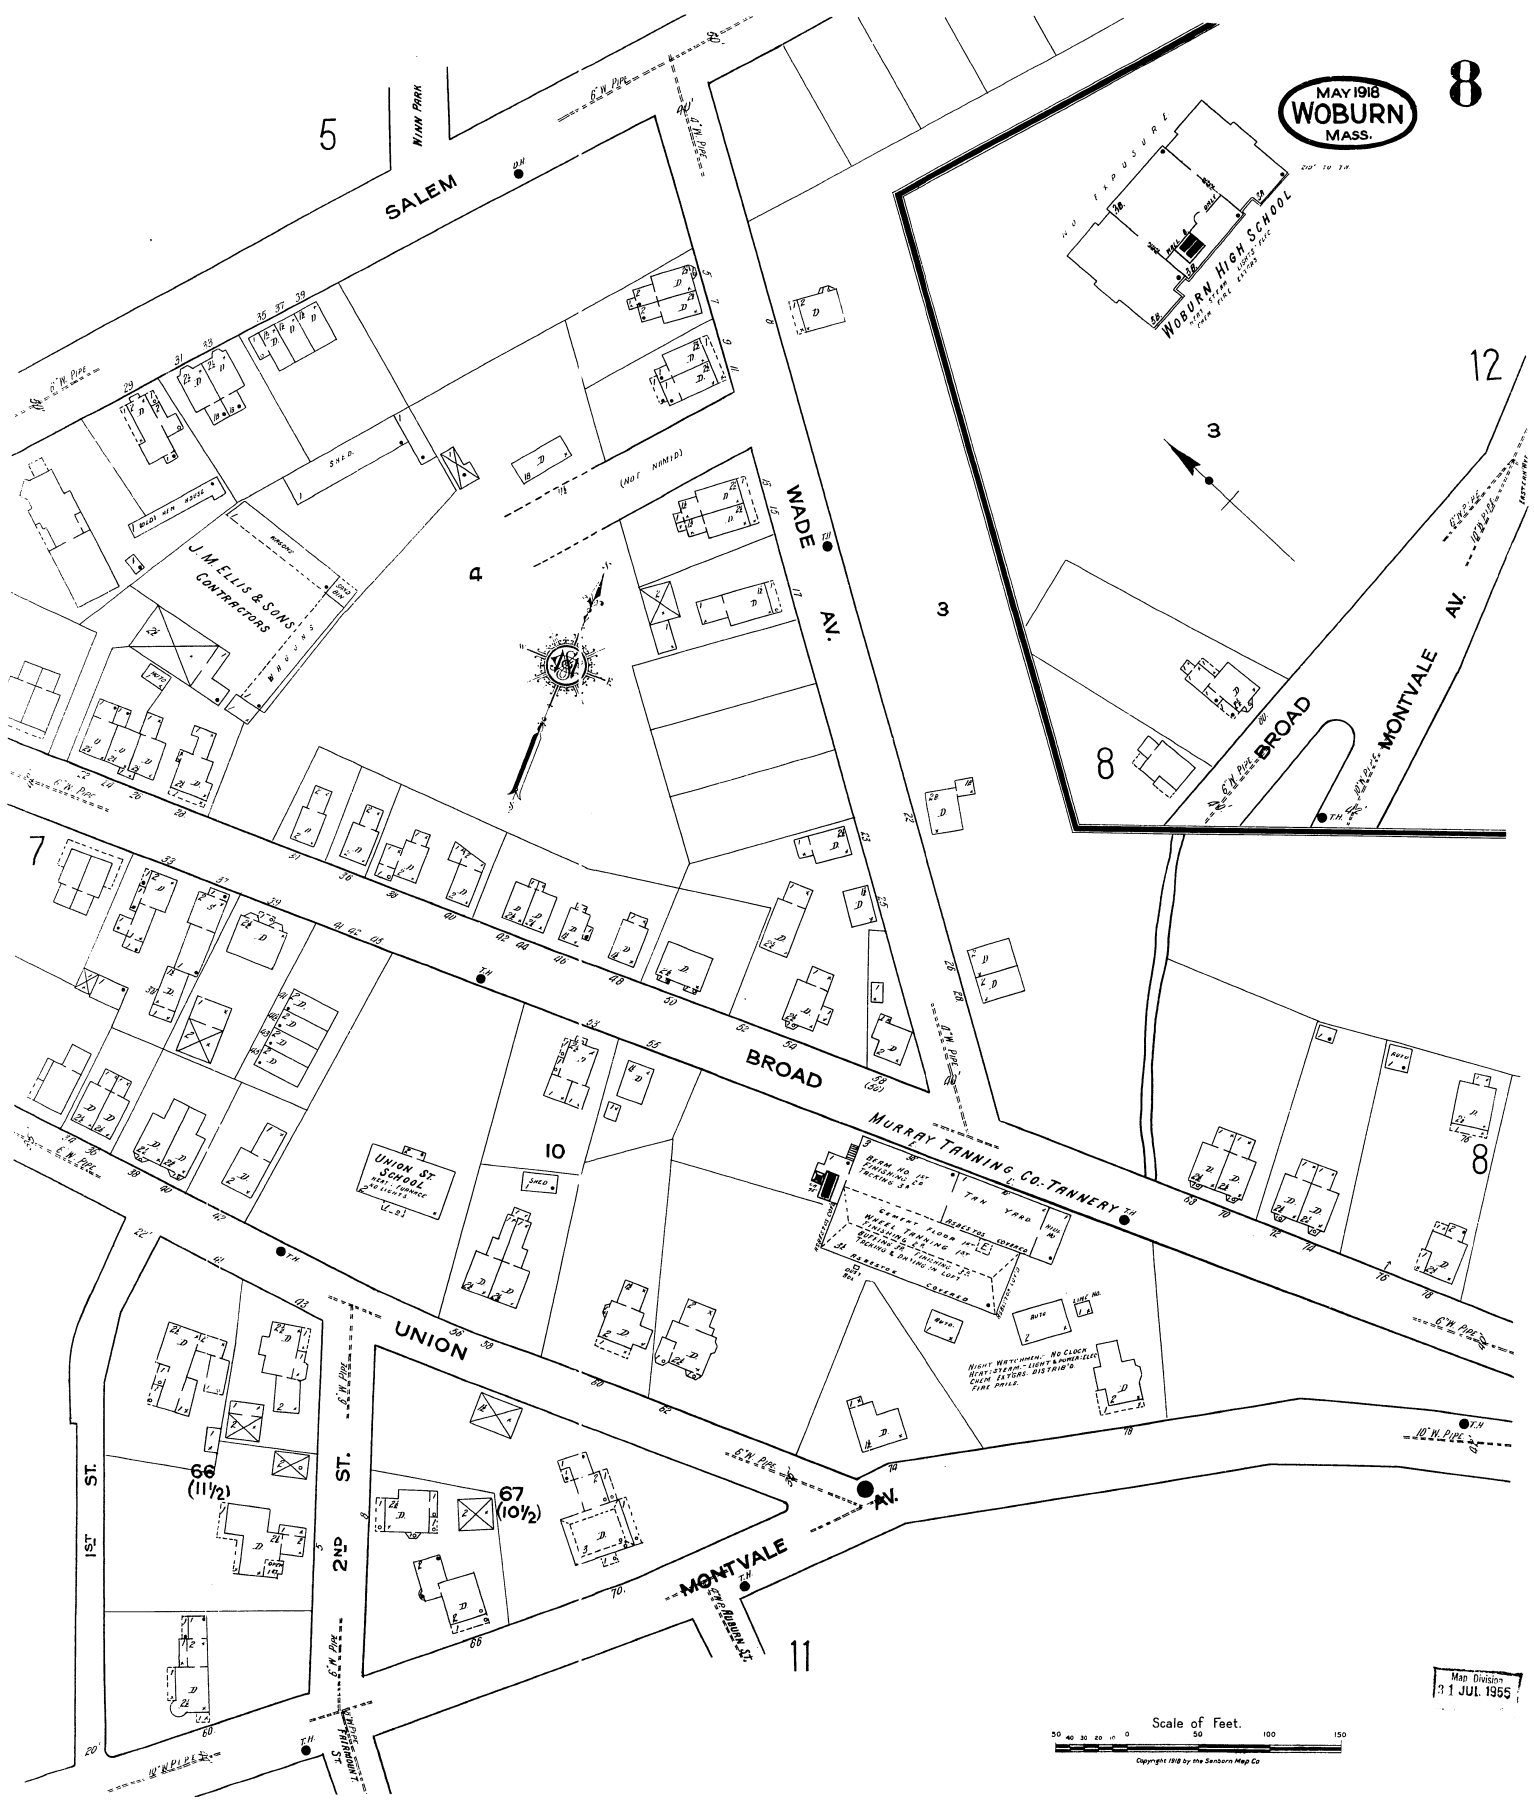

MAY 1918  
WOBBURN  
MASS.

8

12

5

SALEM

WOBBURN HIGH SCHOOL

J.M. ELLIS & SONS  
CONTRACTORS

WADE  
AV.

BROAD

MONTVALE  
AV.

BROAD

MURRAY TANNING CO. TANNERY

UNION  
ST.

MONTVALE  
AV.

66  
(11 1/2)

67  
(10 1/2)

11

Map Division  
31 JUL 1955