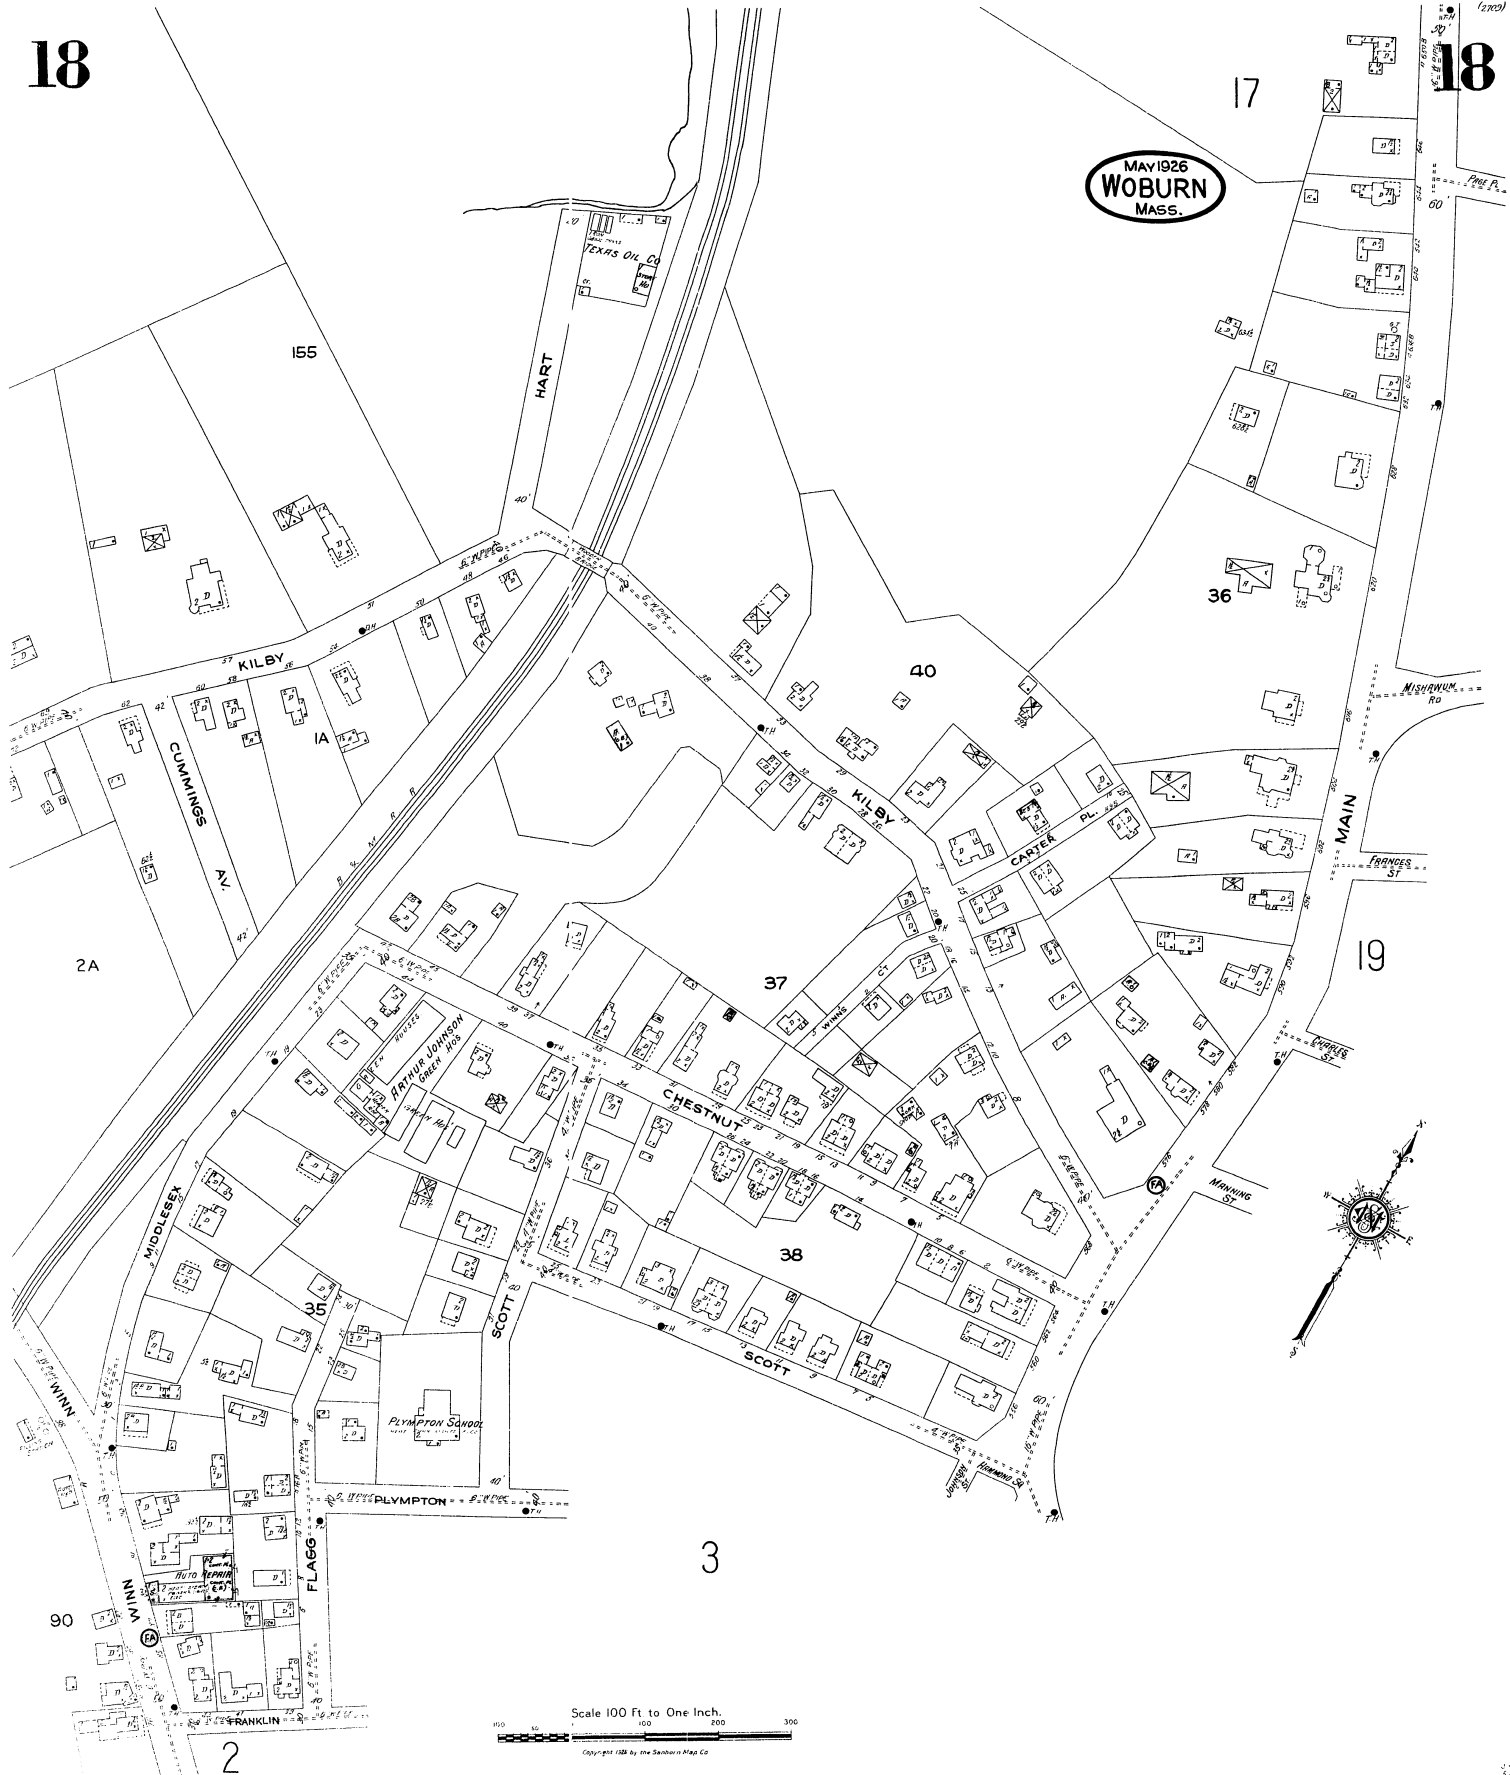

18

17

18

MAY 1926
WOBBURN
MASS.

155

HART

TEXAS OIL CO

KILBY

CUMMINGS

2A

40

KILBY

CARTER

MAIN

19

37

3

Scale 100 Ft to One Inch.

Copyright 1926 by the Sanborn Map Co

2

90

WINN

FRANKLIN

MISHAWUM RD

FRANCES ST

MORNING ST

LEWIS ST