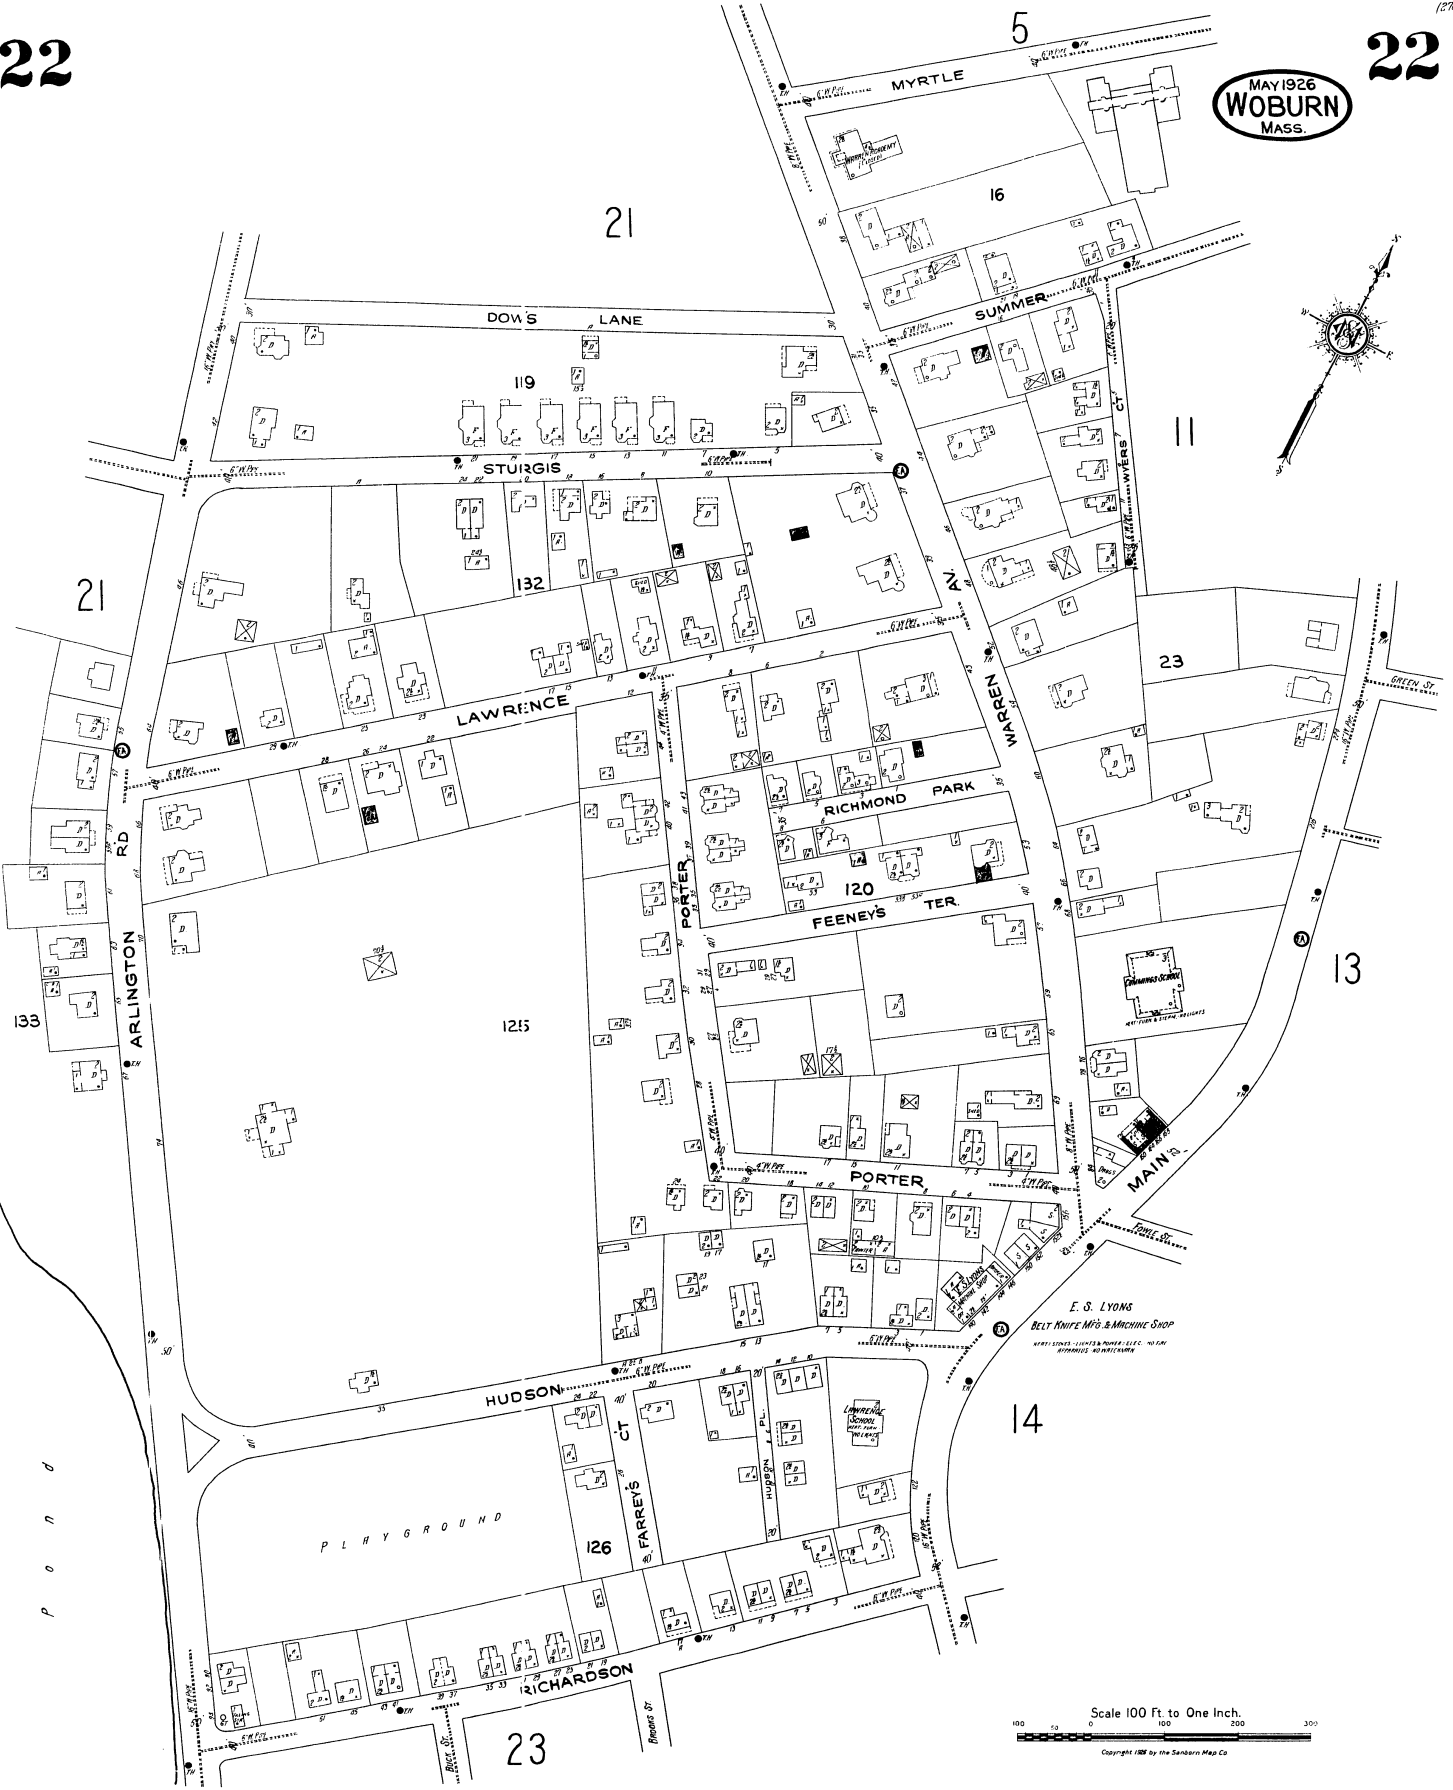

MAY 1926
WOBURN
MASS.

Scale 100 Ft. to One Inch.
Copyright 1926 by the Sanborn Map Co.