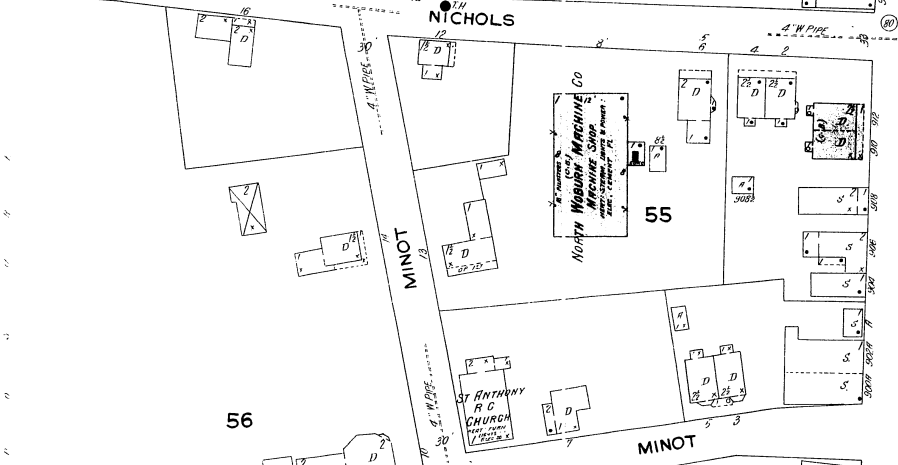

30

31

30

NORTH WOBURN

MAY 1926
WOBURN
MASS.

101

142

143

APP CT

29

ELM

MAIN

141

103

LORDS TER

Copyright 1926 by the Sanborn Map Co