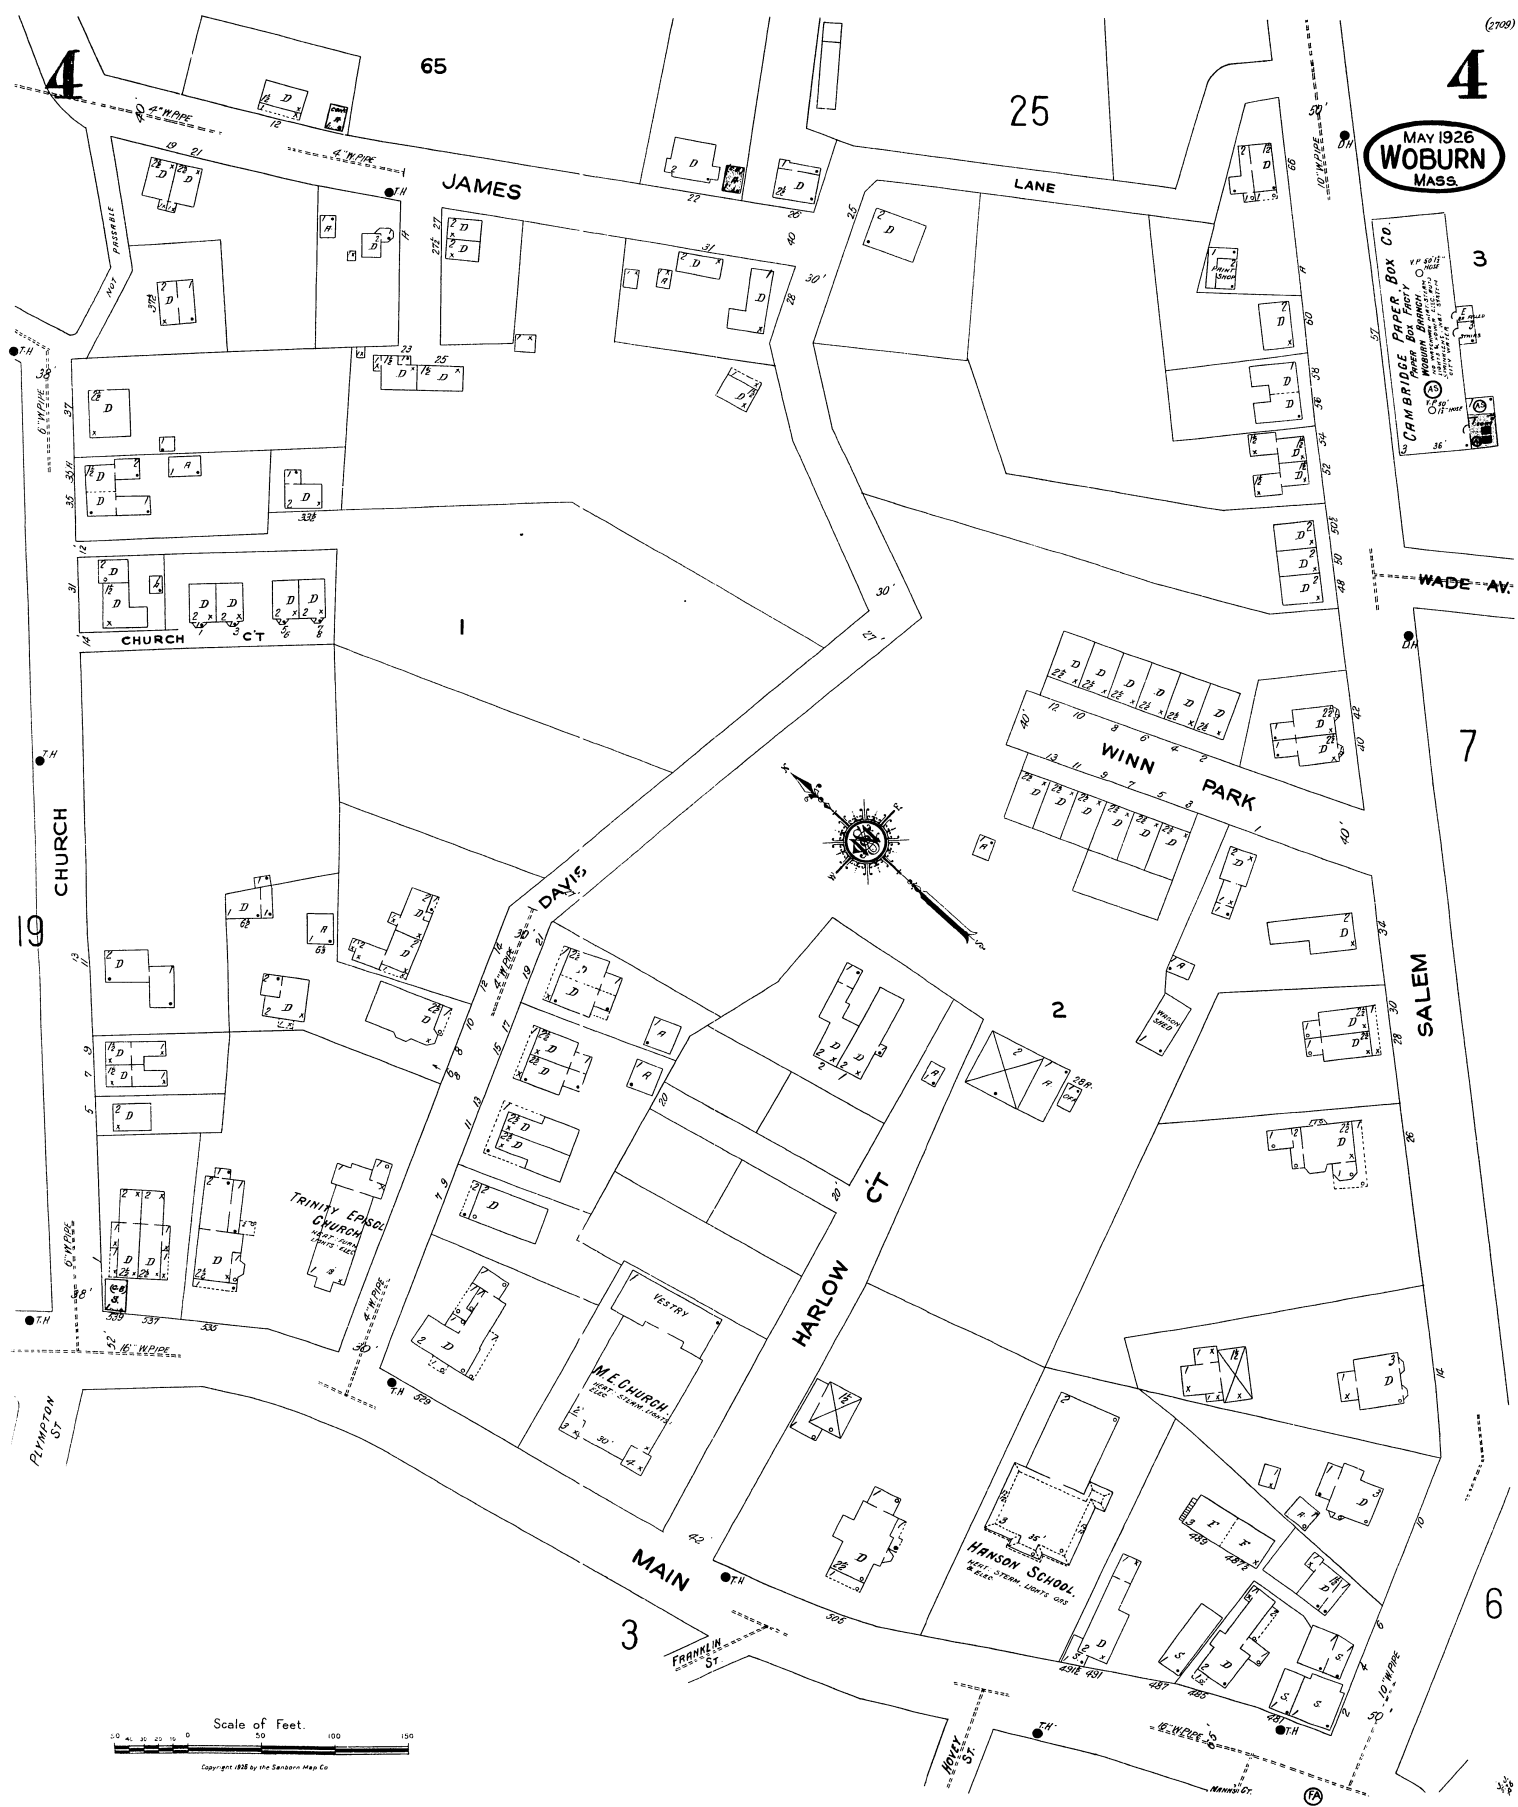

MAY 1926  
WOBURN  
MASS.

Scale of Feet.

Copyright 1926 by the Sanborn Map Co